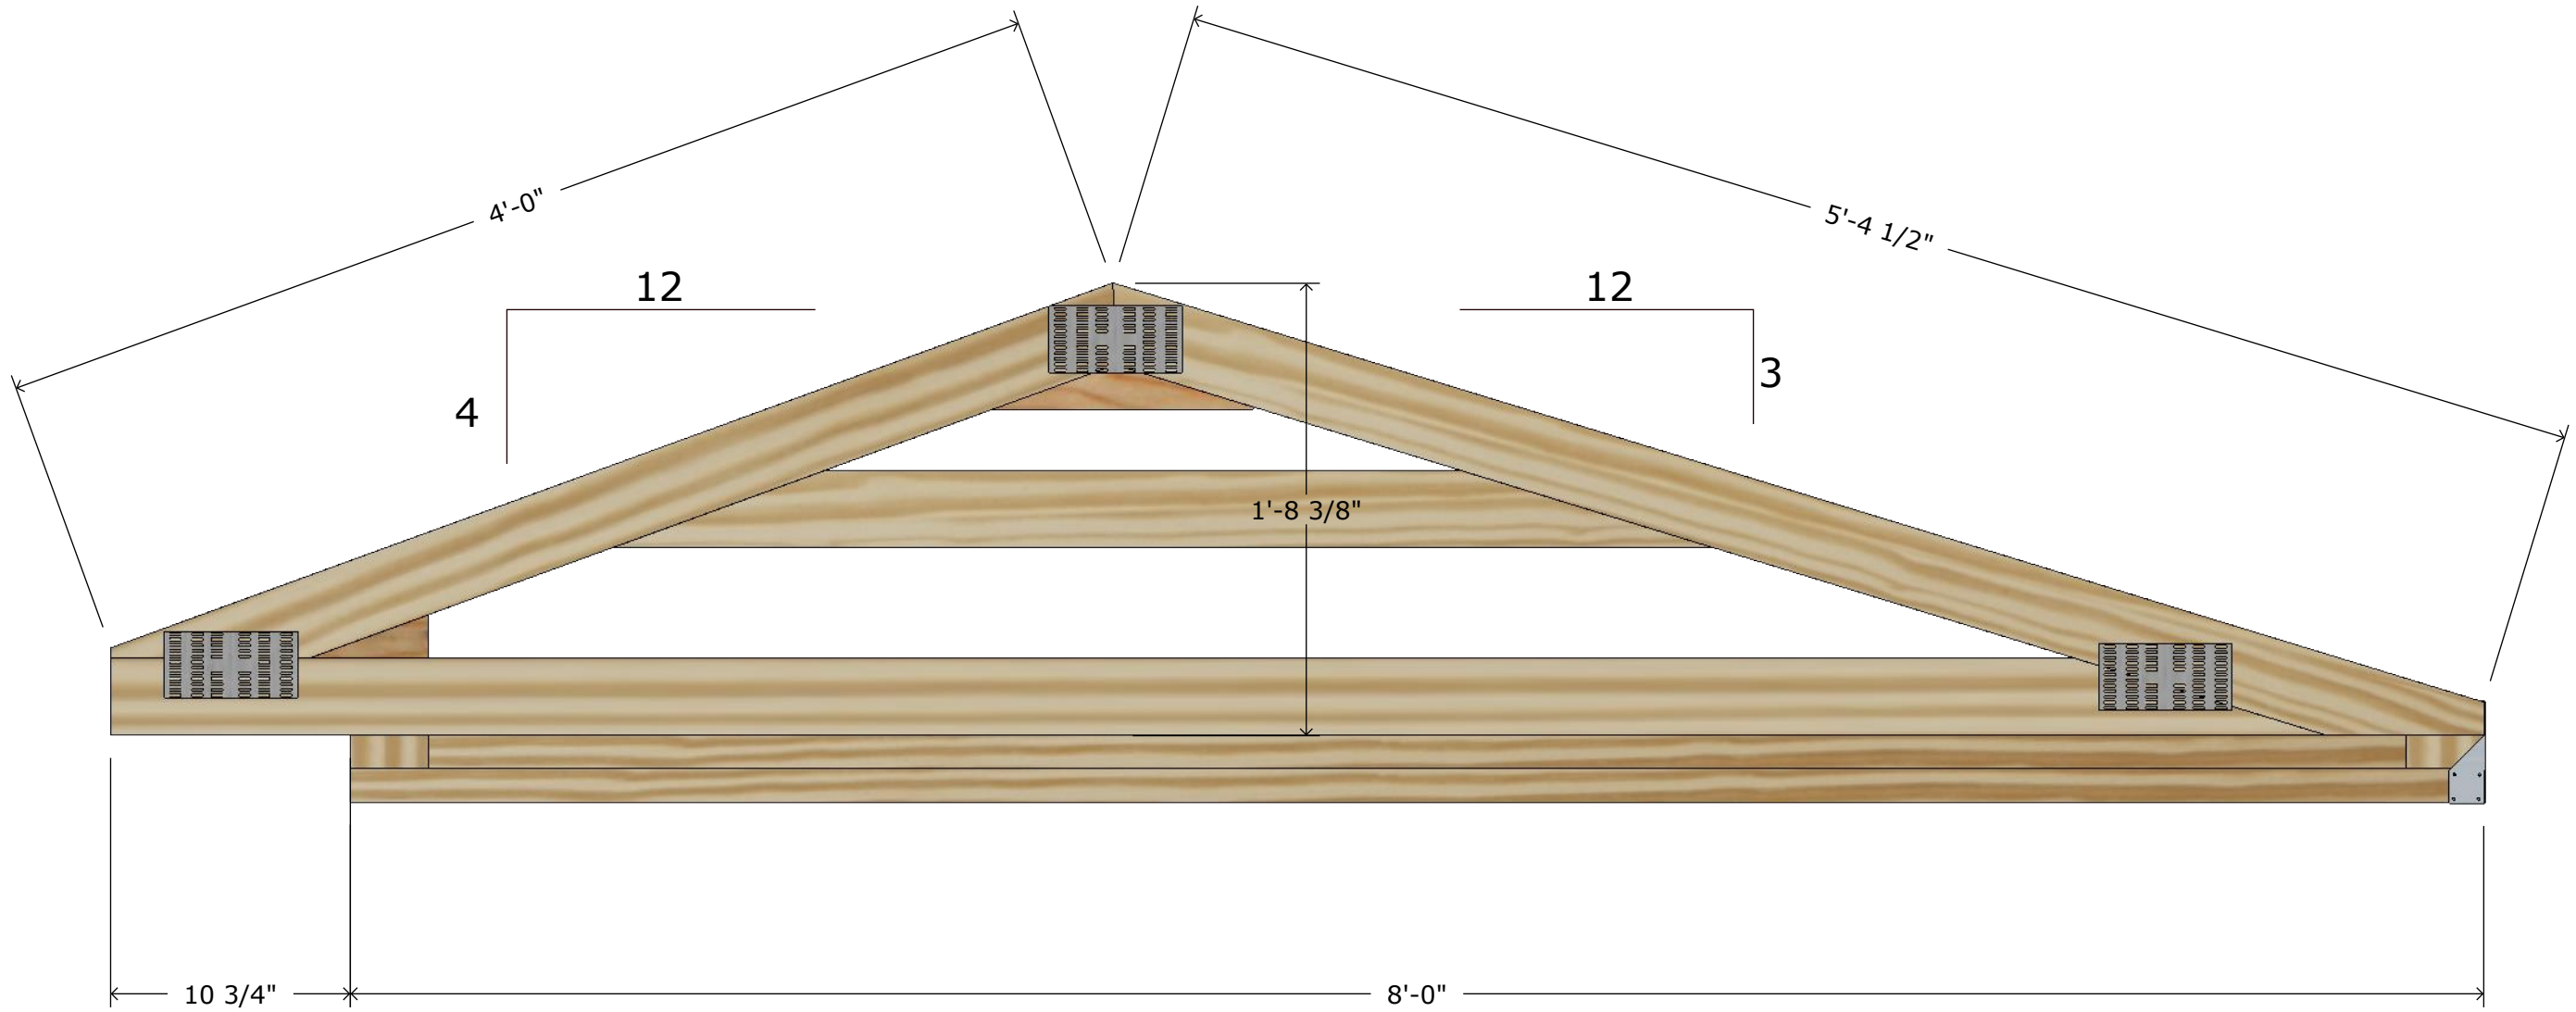

### 8' Saltbox Truss

Drawn by John Shank  
shedking@gmail.com

© 2018 Shedding, LLC  
February 18, 2018

## Roof Pitch and Dimensions